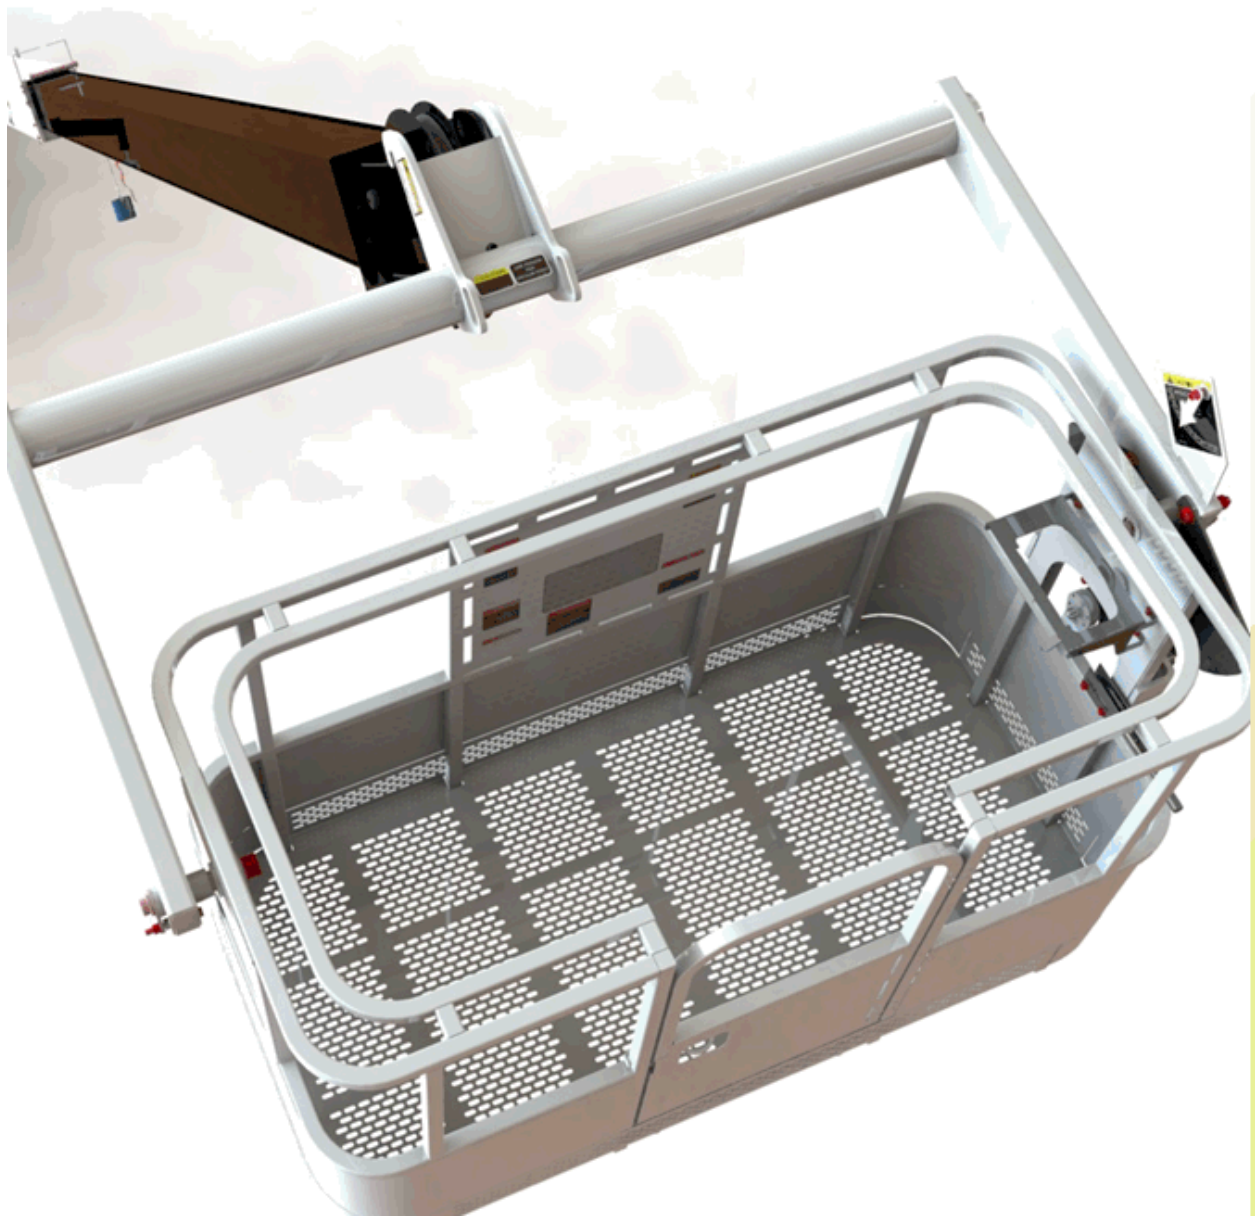

## Altec 2 person fixed man basket – OSHA Approved

FT-LB5